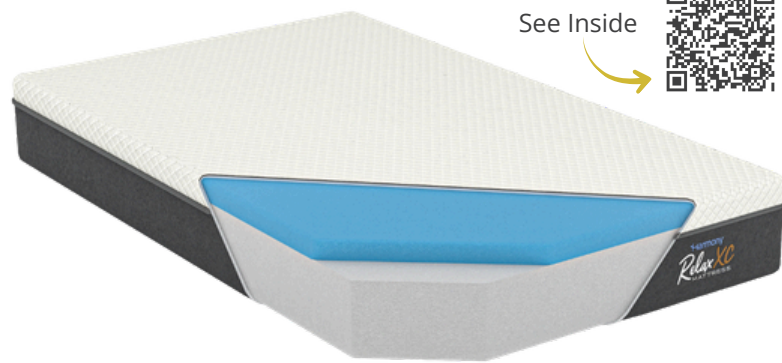

Proudly
Made in
Canada

Harmony Relax XC MATTRESS

Heavy-Duty Support Meets Uncompromising Comfort

Introducing the Harmony Relax XC—the ultimate high-capacity sleep solution your customers have been waiting for. XC stands for "Extra Capacity," and this mattress delivers exactly that without sacrificing the comfortable, restorative feel of a premium home mattress. Engineered to safely support up to 600 lbs, the Relax XC provides a stable, pleasantly firm foundation for a superior night's sleep. It is the perfect, tailor-made companion to our top-selling Harmony Hi-Low bed, allowing you to offer a complete, high-capacity sleep system that users can trust.

Key Features at a Glance:

- **600 lb Weight Capacity:** True heavy-duty support designed for durability and peace of mind.
- **Removable & Washable Cover:** Easy-to-clean design ensures a hygienic and fresh sleep surface.
- **Optimized Compatibility:** Flawlessly pairs with the 880 lb capacity Harmony Hi-Low bed for a complete sleep system.
- **2-Year Warranty:** Backed by a comprehensive manufacturer's warranty for quality assurance.

Available Sizes:

- Twin XL (38" x 79.5" x 10"), Full XL (53" x 79.5" x 10"), Queen (59" x 79.5" x 10")

Scan to
See Inside

Inside the Relax XC

The Harmony Relax XC features a specialized 10-inch, two-layer construction designed to provide immediate comfort and long-lasting structural integrity under higher weight capacities.

- **The Comfort Layer:** 2" CoolGel Flex High Capacity surface foam delivers balanced, responsive comfort. This thoughtfully firm surface makes rolling over and transitioning in and out of bed easier, while actively dissipating heat for a cooler sleep environment.
- **The Support Core:** 8" High Capacity base foam provides a dense, ultra-durable foundation that prevents bottoming out and ensures years of reliable, heavy-duty support.